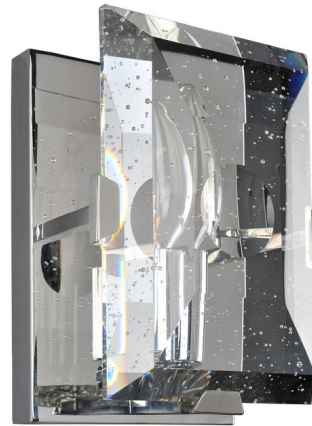

## Giada Wall Sconce

By Kalco

### Description

The appeal of the Giada is its double beveled clear bubble crystal panels. The finish in combination with the crystal lets this jewel shine in any room. Whether trying for a vintage redesign of your home or updating to a more modern look, the Giada Wall Sconce presents you with many opportunities. Try it in the bedroom for a dramatic effect or add a splash of elegance with a pendant over the dining room table. Soft light reflects off crystal panels for a dazzling style to set the tone of the room.

Shown in stainless steel / crystal

### Specifications

COLOR . . . . . Crystal  
BODY FINISH . . . . . Stainless Steel  
WATTAGE . . . . . 6W  
DIMMER . . . . . Standard 120V  
DIMENSIONS . . . . . 5"W x 7"H x 4"D  
BULB NOT INCLUDED . . . . . 1 x B10/Candelabra (E12)/6W/120V LED  
COUNTRY OF ORIGIN . . . . . China