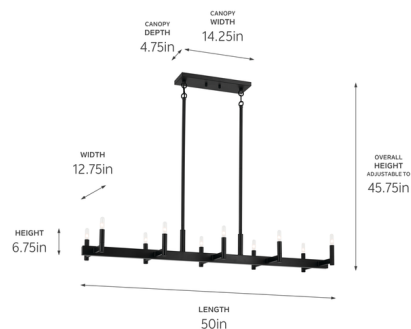

CLICK TO VIEW PRODUCT

Notes: