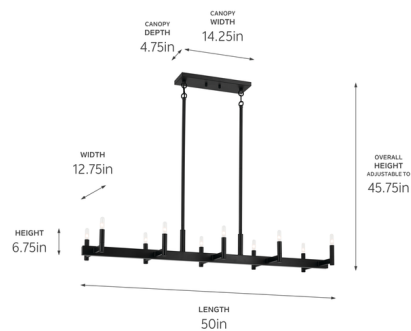

Shown in black

Specifications

COLOR	N/A
BODY FINISH	Black
WATTAGE	90W
DIMMER	Standard 120V
DIMENSIONS	50"L x 12.75"W x 6.75"H
BULB NOT INCLUDED	10 x Edison Tube/Candelabra (E12)/9W/120V LED
OTHER BULB OPTIONS	10 x B10/Candelabra (E12)/120V LED
COUNTRY OF ORIGIN	China