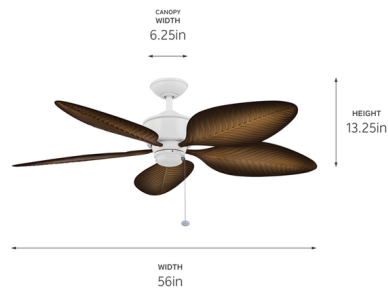

By Kichler

Description

With its tropical palm leaf design, the Nani Ceiling Fan transforms any indoor or outdoor space into a relaxing paradise, coordinating especially well with coastal or tropical decor. As a Weather+ fan, it is designed to withstand harsh outdoor elements including saltwater spray and impact from UV rays. A 3-speed pull chain is included, and blade direction can be reversed using a switch on the housing. Optional accessories are sold separately.

Specifications

BLADE COLOR	Ivory with Walnut
BODY FINISH	Matte White
WATTAGE	N/A
DIMMER	N/A
DIMENSIONS	56"W x 13.25"H
BULB	N/A
COUNTRY OF ORIGIN	China

Shown in matte white / ivory with walnut

CLICK TO VIEW PRODUCT