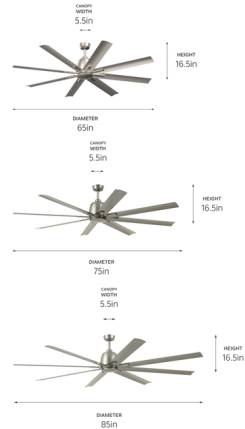

Description

The Breda Ceiling Fan incorporates soft lines into its design, offering a clean, tranquil aesthetic that works well in a range of indoor or outdoor settings. Its quiet, energy-efficient DC motor delivers powerful airflow to create a comfortable, refreshing environment. A handheld remote control with wall cradle is included and enables motor on/off, 6 speeds, and forward/reverse. Optional accessories are sold separately.

Shown in brushed nickel / brushed nickel

Specifications

| | |
|-----------------------------|----------------|
| BLADE COLOR | Brushed Nickel |
| BODY FINISH | Brushed Nickel |
| WATTAGE | N/A |
| DIMMER | N/A |
| DIMENSIONS | 65"W x 16.5"H |
| BULB | N/A |
| COUNTRY OF ORIGIN | China |