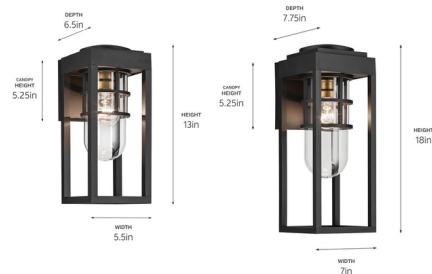

Lightology

lightology.com
866-954-4489
04-23-26

Project: _____

Company: _____

Location: _____ Fixture Type: _____

SPEC #: **KHR1271393**

Approved On: _____ Approved By: _____

Hone Outdoor Wall Sconce By Kichler

Description

With its bulb cage design and textured black finish, the Hone Outdoor Wall Sconce exudes chic industrial style that can enhance a range of outdoor spaces including porches, decks, and patios. Its weather-resistant composite construction ensures that it withstands even the harshest of weather elements.

Shown in textured black / clear

Specifications

COLOR	Clear
BODY FINISH	Textured Black
WATTAGE	9W
DIMMER	Standard 120V
DIMENSIONS	5.5"W x 13"H x 6.5"D
BULB NOT INCLUDED	1 x A19/Medium (E26)/9W/120V LED
COUNTRY OF ORIGIN	China