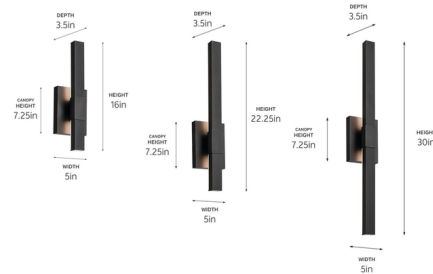

Description

The architectural Nocar Outdoor Wall Sconce is minimal yet brings visual impact to your outdoor space. Its slim dark frame houses an integrated LED light that shines towards the wall, highlighting your home's exterior while providing a wash of indirect ambient lighting. The light is softened through an acrylic diffuser for pleasant, even distribution. Not dimmable.

Specifications

COLOR	Satin Etched
BODY FINISH	Textured Black
WATTAGE	19W
DIMMER	Not Dimmable
DIMENSIONS	5"W x 16"H x 3.5"D
INTEGRATED LED MODULE	1 x LED/19W/120V LED
COUNTRY OF ORIGIN	China

Technical Information

LAMP LIFE	40000 hours
COLOR RENDERING	93 CRI
LAMP COLOR	3000K
LUMENS/WATT	38.42
LUMINOUS FLUX	730 lumens

Shown in textured black / satin etched

CLICK TO VIEW PRODUCT

Notes: