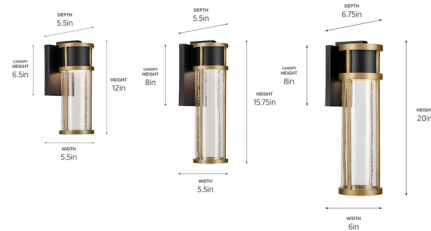

## Camillo LED Outdoor Wall Sconce By Kichler

### Description

The Camillo LED Outdoor Wall Sconce exudes modern sophistication through its tall slim design, showing off a seeded glass shade encased in vertical metal louvers and a two-toned base. Its integrated LED module shines down into the glass, accentuating the bubbles and providing ambient lighting for your porch, patio, or other outdoor space.

### Specifications

COLOR	Clear Seeded
BODY FINISH	Textured Black
WATTAGE	17.5W
DIMMER	Low Voltage Electronic
DIMENSIONS	5.5"W x 12"H x 5.5"D
INTEGRATED LED MODULE	1 x LED/17.5W/120V LED
COUNTRY OF ORIGIN	China

### Technical Information

LAMP LIFE	40000 hours
COLOR RENDERING	92 CRI
LAMP COLOR	3000K
LUMENS/WATT	39.31
LUMINOUS FLUX	688 lumens

CLICK TO VIEW PRODUCT

Notes: