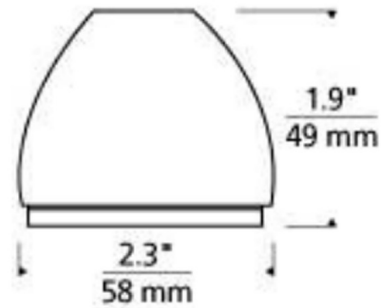

### Specifications

COLOR	Frost
BODY FINISH	Aluminum
WATTAGE	N/A
DIMMER	N/A
DIMENSIONS	2.3"W x 1.9"H
BULB	N/A

CLICK TO VIEW PRODUCT

Notes: