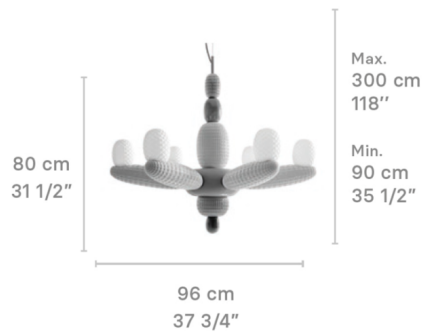

Shown in white / pink multicolor

Specifications

COLOR	Pink Multicolor
BODY FINISH	White
WATTAGE	54W
DIMMER	N/A
DIMENSIONS	37.79"W x 31.5"H
BULB NOT INCLUDED	6 x B10/Candelabra (E12)/9W/120V LED

CLICK TO VIEW PRODUCT