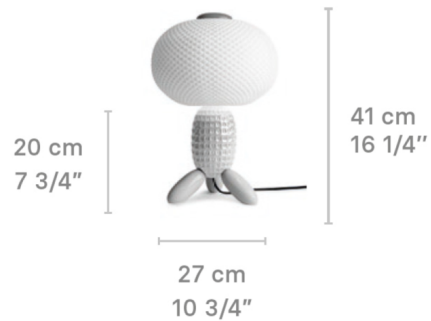

By Lladro

Description

The Soft Blown Table Lamp features a unique design inspired by the playful shapes of colorful balloon animals. The lamp's chunky shapes are crafted from porcelain ceramic with a variety of colors and textures for a fun and festive look. Dimmer switch located on cord.

Shown in blue multicolor

Specifications

COLOR	Blue Multicolor
BODY FINISH	N/A
WATTAGE	15W
DIMMER	Included
DIMENSIONS	10.62"W x 16.14"H
BULB NOT INCLUDED	1 x A19/Medium (E26)/15W/120V LED

CLICK TO VIEW PRODUCT