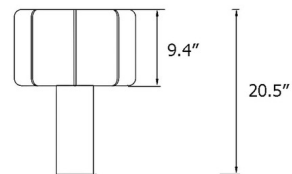

Shown in black / grey

Specifications

COLOR Grey
BODY FINISH Black
WATTAGE 8.5W
DIMMER Included
DIMENSIONS 15"W x 21"H
BULB NOT INCLUDED 1 x A19/Medium (E26)/8.5W/120V LED

Technical Information

PRODUCT DIMENSIONS Cord Length: 57"
LUMENS/WATT 94.12
LUMINOUS FLUX 800 lumens