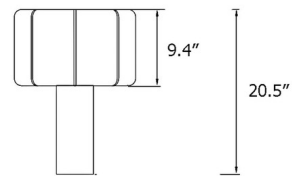

Shown in black / grey

Specifications

COLOR Grey
BODY FINISH Black
WATTAGE 8.5W
DIMMER Included
DIMENSIONS 15"W x 21"H
BULB NOT INCLUDED 1 x A19/Medium (E26)/8.5W/120V LED

Technical Information

PRODUCT DIMENSIONS Cord Length: 57"
LUMENS/WATT 94.12
LUMINOUS FLUX 800 lumens