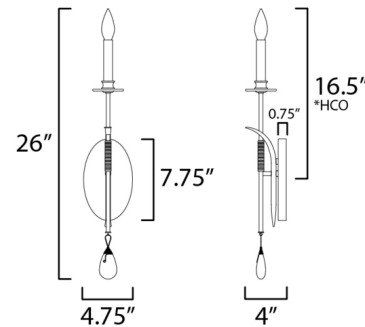

Description

Eliciting a vision of natural beauty, the Eden Wall Sconce is abundant with hand-crafted details from fabrication to finish. The sconce features hand-wound wiring that gathers a graceful swooping arm that extends outward and branch upward in biophilic form. This coiling detail also suspends a crystal adornment from the frame. Finished in an antiqued Charcoal Gold Leaf, the collection infuses rustic charm and refined simplicity.

Specifications

COLOR Crystal
BODY FINISH Gold Leaf
WATTAGE 60W
DIMMER Standard 120V
DIMENSIONS 4.75"W x 26"H x 4"D
BULB NOT INCLUDED 1 x B10/Candelabra (E12)/60W/120V Incandescent
OTHER BULB OPTIONS 1 x B10/Candelabra (E12)/120V LED

Shown in gold leaf / crystal

*Height from center of outlet to the top of the fixture

CLICK TO VIEW PRODUCT

Notes: