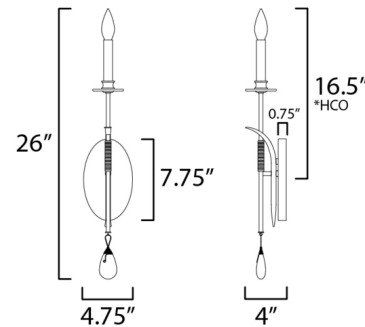

Description

Eliciting a vision of natural beauty, the Eden Wall Sconce is abundant with hand-crafted details from fabrication to finish. The sconce features hand-wound wiring that gathers a graceful swooping arm that extends outward and branch upward in biophilic form. This coiling detail also suspends a crystal adornment from the frame. Finished in an antiqued Charcoal Gold Leaf, the collection infuses rustic charm and refined simplicity.

Specifications

COLOR Crystal
 BODY FINISH Gold Leaf
 WATTAGE 60W
 DIMMER Standard 120V
 DIMENSIONS 4.75"W x 26"H x 4"D
 BULB NOT INCLUDED 1 x B10/Candelabra (E12)/60W/120V Incandescent
 OTHER BULB OPTIONS 1 x B10/Candelabra (E12)/120V LED

Shown in gold leaf / crystal

*Height from center of outlet to the top of the fixture

CLICK TO VIEW PRODUCT

Notes: