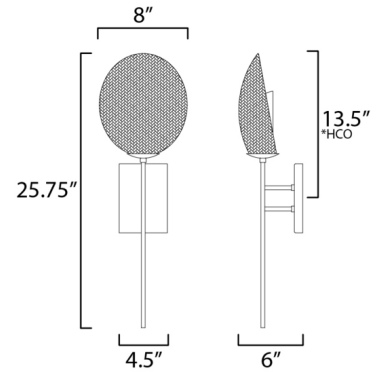

Lightology

lightology.com
866-954-4489
05-22-26

Project: _____

Company: _____

Location: _____ Fixture Type: _____

SPEC #: **MAX1271502**

Approved On: _____ Approved By: _____

Maldives Wall Sconce By Maxim Lighting

Description

A classical wall sconce that transports you to a tropical paradise, the Maldives Wall Sconce features a hand woven wicker shade that elegantly curve around a precisely cut opal white glass. Suspended on a slender support of steel finished in Matte Black, the handcrafted shade structures conjure up images of bungalows along the coast.

Shown in black / natural

*Height from center of outlet to the top of the fixture

Specifications

COLOR	Natural
BODY FINISH	Black
WATTAGE	60W
DIMMER	Standard 120V
DIMENSIONS	8"W x 25.75"H x 6"D
BULB NOT INCLUDED	1 x B10/Candelabra (E12)/60W/120V Incandescent
OTHER BULB OPTIONS	1 x B10/Candelabra (E12)/120V LED