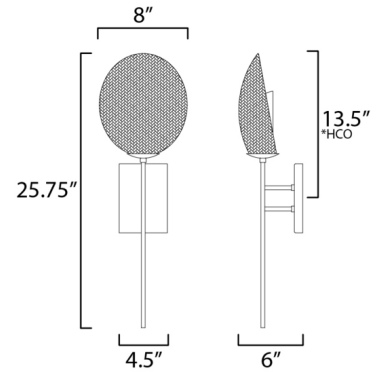

Lightology

lightology.com
866-954-4489
07-08-26

Project: _____

Company: _____

Location: _____ Fixture Type: _____

SPEC #: **MAX1271502**

Approved On: _____ Approved By: _____

Maldives Wall Sconce By Maxim Lighting

Description

A classical wall sconce that transports you to a tropical paradise, the Maldives Wall Sconce features a hand woven wicker shade that elegantly curve around a precisely cut opal white glass. Suspended on a slender support of steel finished in Matte Black, the handcrafted shade structures conjure up images of bungalows along the coast.

Shown in black / natural

*Height from center of outlet to the top of the fixture

Specifications

COLOR	Natural
BODY FINISH	Black
WATTAGE	60W
DIMMER	Standard 120V
DIMENSIONS	8"W x 25.75"H x 6"D
BULB NOT INCLUDED	1 x B10/Candelabra (E12)/60W/120V Incandescent
OTHER BULB OPTIONS	1 x B10/Candelabra (E12)/120V LED