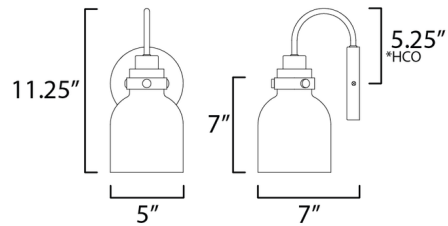

Description

Celebrate nostalgia using the Milk Wall Sconce that features an opal White glass shades in a bell shape. Supported on a ring of metal, this refreshing take plays into a retro aesthetic of your bathroom decor.

Shown in black / brass / white

*Height from center of outlet to the top of the fixture

Specifications

COLOR	White
BODY FINISH	Black / Brass
WATTAGE	60W
DIMMER	Standard 120V
DIMENSIONS	5"W x 11.25"H x 7"D
BULB NOT INCLUDED	1 x A19/Medium (E26)/60W/120V Incandescent
OTHER BULB OPTIONS	1 x A19/Medium (E26)/120V LED