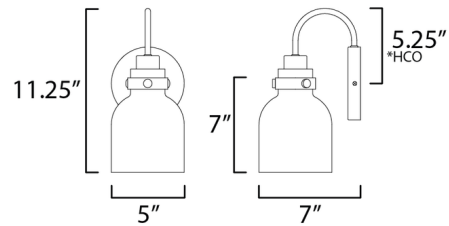

Description

Celebrate nostalgia using the Milk Wall Sconce that features an opal White glass shades in a bell shape. Supported on a ring of metal, this refreshing take plays into a retro aesthetic of your bathroom decor.

Shown in black / brass / white

*Height from center of outlet to the top of the fixture

Specifications

| | |
|--------------------|--|
| COLOR | White |
| BODY FINISH | Black / Brass |
| WATTAGE | 60W |
| DIMMER | Standard 120V |
| DIMENSIONS | 5"W x 11.25"H x 7"D |
| BULB NOT INCLUDED | 1 x A19/Medium (E26)/60W/120V Incandescent |
| OTHER BULB OPTIONS | 1 x A19/Medium (E26)/120V LED |