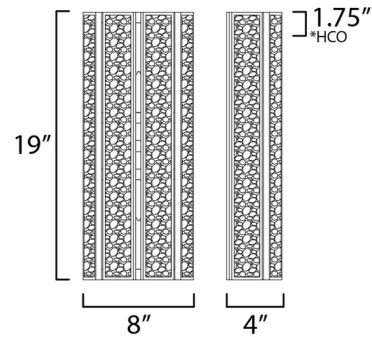

Lightology

lightology.com
866-954-4489
04-25-26

Project: _____
 Company: _____
 Location: _____ Fixture Type: _____
 SPEC #: **MAX1271505**
 Approved On: _____ Approved By: _____

Miramar Wall Sconce By Maxim Lighting

Description

Classic in form and evoking the sea, laminae of Capiz shell are framed in paneled drum shapes in the Miramar Wall Sconce. The Natural Aged Brass finish refines the coastal elements and complements the warm glow from behind the translucent panels. The wall sconce is a sophisticated approach at coastal design.

Shown in aged brass / capiz

*Height from center of outlet to the top of the fixture

Specifications

COLOR	Capiz
BODY FINISH	Aged Brass
WATTAGE	80W
DIMMER	Standard 120V
DIMENSIONS	8"W x 19"H x 4"D
BULB NOT INCLUDED	2 x B10/Candelabra (E12)/40W/120V Incandescent
OTHER BULB OPTIONS	2 x B10/Candelabra (E12)/120V LED