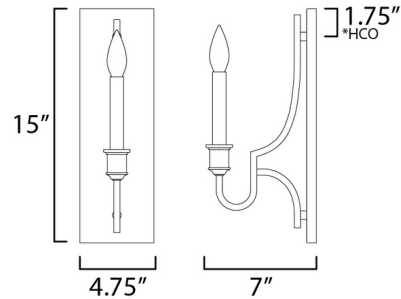

Description

Gallant in hand-applied Gold Leaf, the Normandy Wall Light is a look befitting a chateau of the Middle Ages. Both traditional and handsome, the exposed candelabra is gilt in a matching Gold Leaf sleeve as it perches at the end of decorative bobeches. The sharply-angled curved arm anchor to polygonal elements adding a tailored elegance to the chandelier's design. Thoughtful in its composition, the collection provides an authentic interpretation to a classical concept.

Shown in gold leaf

*Height from center of outlet to the top of the fixture

Specifications

| | |
|--------------------|--|
| COLOR | N/A |
| BODY FINISH | Gold Leaf |
| WATTAGE | 60W |
| DIMMER | Standard 120V |
| DIMENSIONS | 4.75"W x 15"H x 7"D |
| BULB NOT INCLUDED | 1 x B10/Candelabra (E12)/60W/120V Incandescent |
| OTHER BULB OPTIONS | 1 x B10/Candelabra (E12)/120V LED |