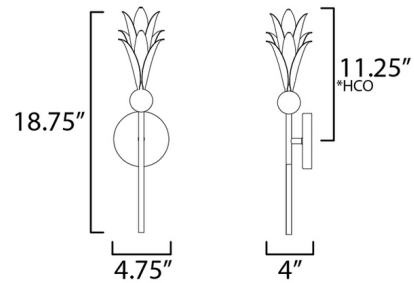

Specifications

COLOR	N/A
BODY FINISH	Gold Leaf
WATTAGE	60W
DIMMER	Standard 120V
DIMENSIONS	4.75"W x 18.75"H x 4"D
BULB NOT INCLUDED	1 x B10/Candelabra (E12)/60W/120V LED
OTHER BULB OPTIONS	1 x B10/Candelabra (E12)/120V LED

Technical Information

PRODUCT DIMENSIONS Backplate: 4.75" Dia.

Shown in gold leaf

*Height from center of outlet to the top of the fixture

CLICK TO VIEW PRODUCT

Notes: