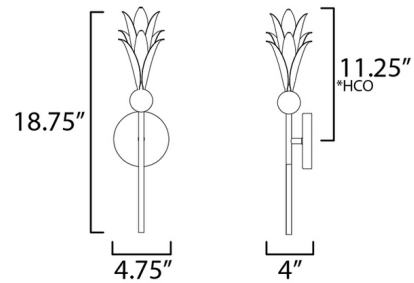

Specifications

COLOR N/A
BODY FINISH Gold Leaf
WATTAGE 60W
DIMMER Standard 120V
DIMENSIONS 4.75"W x 18.75"H x 4"D
BULB NOT INCLUDED 1 x B10/Candelabra (E12)/60W/120V LED
OTHER BULB OPTIONS 1 x B10/Candelabra (E12)/120V LED

Technical Information

PRODUCT DIMENSIONS Backplate: 4.75" Dia.

Shown in gold leaf

*Height from center of outlet to the top of the fixture

CLICK TO VIEW PRODUCT

Notes: