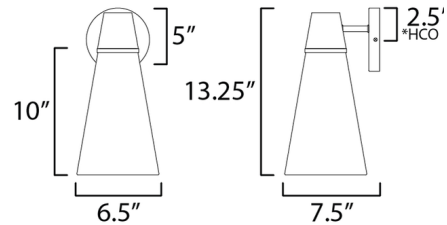

Shown in natural aged brass / grasscloth

*Height from center of outlet to the top of the fixture

Specifications

COLOR . . . . . Grasscloth
BODY FINISH . . . . . Natural Aged Brass
WATTAGE 60W
DIMMER . . . . . Standard 120V
DIMENSIONS . . . . . 6.5"W x 13.25"H x 7.5"D
BULB NOT INCLUDED . . . . . 1 x A19/Medium (E26)/60W/120V Incandescent
OTHER BULB OPTIONS . . . . . 1 x A19/Medium (E26)/120V LED

CLICK TO VIEW PRODUCT

Notes: