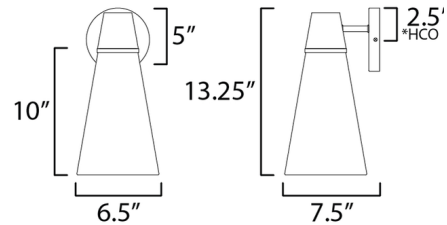

Shown in natural aged brass / grasscloth

*Height from center of outlet to the top of the fixture

Specifications

COLOR Grasscloth
BODY FINISH Natural Aged Brass
WATTAGE 60W
DIMMER Standard 120V
DIMENSIONS 6.5"W x 13.25"H x 7.5"D
BULB NOT INCLUDED 1 x A19/Medium (E26)/60W/120V Incandescent
OTHER BULB OPTIONS 1 x A19/Medium (E26)/120V LED