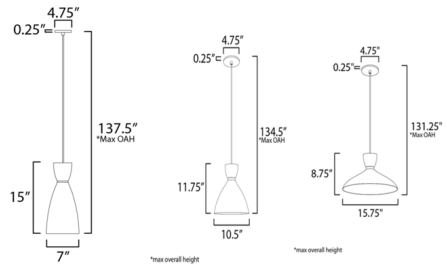

### Specifications

COLOR . . . . . Satin White  
BODY FINISH . . . . . White  
WATTAGE . . . . . 60W  
DIMMER . . . . . Standard 120V  
DIMENSIONS . . . . . 15.75"W x 8.75"H  
BULB NOT INCLUDED . . . . . 1 x A19/Medium (E26)/60W/120V Incandescent  
OTHER BULB OPTIONS . . . . . 1 x A19/Medium (E26)/120V LED