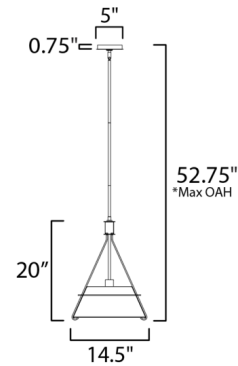

Shown in natural aged brass / light grey

*max overall height

Specifications

COLOR	Light Grey
BODY FINISH	Natural Aged Brass
WATTAGE	60W
DIMMER	Standard 120V
DIMENSIONS	14.5"W x 20"H
BULB NOT INCLUDED	1 x A19/Medium (E26)/60W/120V Incandescent
OTHER BULB OPTIONS	1 x A19/Medium (E26)/120V LED