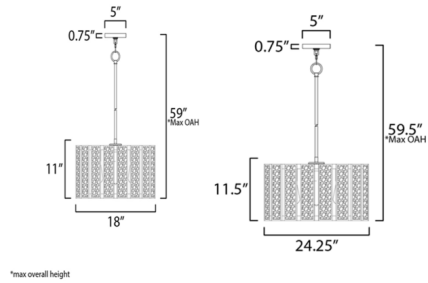

By Maxim Lighting

Description

Classic in form and evoking the sea, laminae of Capiz shell are framed in paneled drum shapes in the Miramar Chandelier. The Natural Aged Brass finish refines the coastal elements and complements the warm glow from behind the translucent panels. The chandelier offers a sophisticated approach at coastal design.

Shown in aged brass / capiz

Specifications

COLOR Capiz
BODY FINISH Aged Brass
WATTAGE 240W
DIMMER Standard 120V
DIMENSIONS 24.25"W x 11.5"H
BULB NOT INCLUDED 4 x A19/Medium (E26)/60W/120V Incandescent
OTHER BULB OPTIONS 4 x A19/Medium (E26)/120V LED