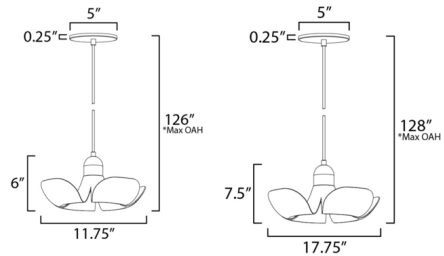

Description

Incurved metal petals and Satin Brass caps make the biophilic Poppy Pendant. The pendant provides a playful form both nostalgic or youthful.

Specifications

COLOR Silver Gold
BODY FINISH Satin Brass
WATTAGE 4W
DIMMER Standard 120V
DIMENSIONS 11.75"W x 6"H
BULB INCLUDED 1 x A19/Medium (E26)/4W/120V LED

Technical Information

LAMP LIFE 25000 hours
COLOR RENDERING 90 CRI
LAMP COLOR 3000K
LUMENS/WATT 65.00
LUMINOUS FLUX 260 lumens

Notes:

Shown in satin brass / silver gold

CLICK TO VIEW PRODUCT