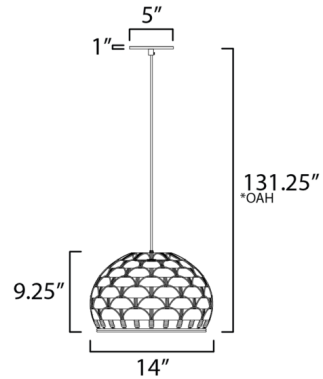

Shown in black / natural

\*max overall height

### Specifications

COLOR	Natural
BODY FINISH	Black
WATTAGE	9W
DIMMER	Low Voltage Electronic
DIMENSIONS	14"W x 9.25"H
BULB NOT INCLUDED	1 x A19/Medium (E26)/9W/120V LED

CLICK TO VIEW PRODUCT

Notes: