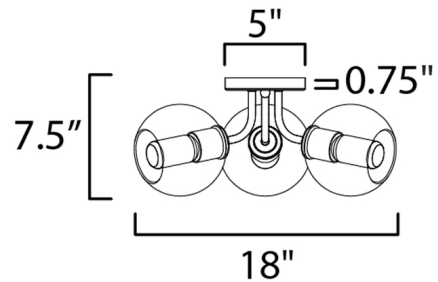

### Specifications

COLOR	Clear
BODY FINISH	Natural Aged Brass
WATTAGE	180W
DIMMER	Standard 120V
DIMENSIONS	18"W x 7.5"H
BULB NOT INCLUDED	3 x T8/Medium (E26)/60W/120V Incandescent
OTHER BULB OPTIONS	3 x Edison Tube/Medium (E26)/120V Incandescent 3 x Edison Tube/Medium (E26)/120V LED 3 x T8/Medium (E26)/120V LED