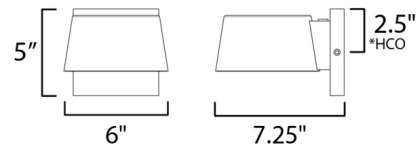

*height from center of outlet to the top of the fixture

Specifications

COLOR	N/A
BODY FINISH	Black
WATTAGE	8W
DIMMER	Standard 120V
DIMENSIONS	7"W x 5"H x 7.25"D
INTEGRATED LED MODULE	1 x LED/8W/120V LED