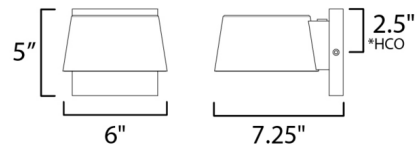

*height from center of outlet to the top of the fixture

Specifications

COLOR	N/A
BODY FINISH	Black
WATTAGE	8W
DIMMER	Standard 120V
DIMENSIONS	7"W x 5"H x 7.25"D
INTEGRATED LED MODULE	1 x LED/8W/120V LED