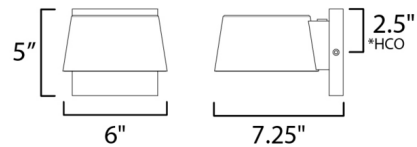

*height from center of outlet to the top of the fixture