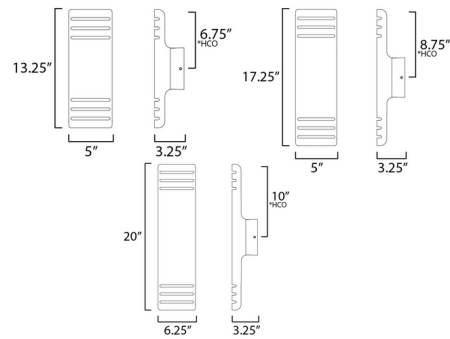

CLICK TO VIEW PRODUCT

Notes: