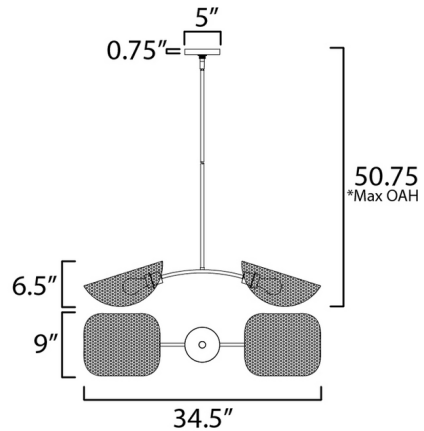

Shown in black / natural