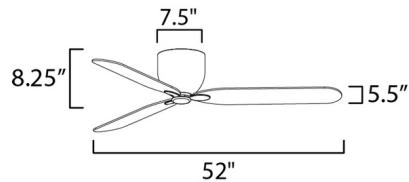

Lightology

lightology.com
866-954-4489
04-24-26

Project: _____

Company: _____

Location: _____ Fixture Type: _____

SPEC #: **MAX1271596**

Approved On: _____ Approved By: _____

Lowell Ceiling Fan By Maxim Lighting

Description

The economical and visually appealing Lowell Ceiling Fan features a streamlined, low-profile design ideal for low ceilings. A 3-speed wall control is included.

Specifications

BLADE COLOR	Matte White
BODY FINISH	Matte White
WATTAGE	N/A
DIMMER	N/A
DIMENSIONS	52"W x 8.25"H
BULB	N/A

Notes:

Shown in matte white / matte white

CLICK TO VIEW PRODUCT