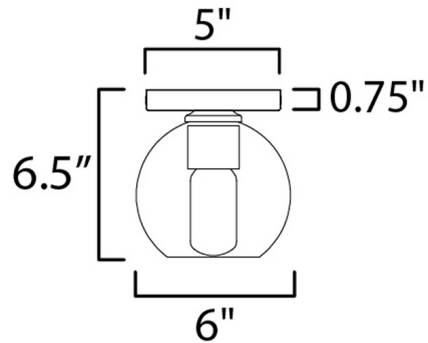

CLICK TO VIEW PRODUCT

Notes: