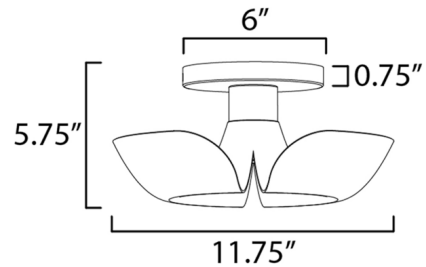

Lightology

lightology.com
866-954-4489
05-23-26

Project: _____

Company: _____

Location: _____ Fixture Type: _____

SPEC #: **MAX1271610**

Approved On: _____ Approved By: _____

Poppy Ceiling Light By Maxim Lighting

Description

Incurved metal petals and Satin Brass caps make the biophilic Poppy Ceiling Light. The ceiling light provides a playful form both nostalgic or youthful.

Specifications

COLOR . . . . . Silver Gold
BODY FINISH . . . . . Satin Brass
WATTAGE 4W
DIMMER . . . . . Standard 120V
DIMENSIONS . . . . . 11.75"W x 5.75"H
BULB INCLUDED . . . . . 1 x A19/Medium (E26)/4W/120V LED

Technical Information

LAMP LIFE . . . . . 25000 hours
COLOR RENDERING . . . . . 90 CRI
LAMP COLOR 3000K
LUMENS/WATT 65.00
LUMINOUS FLUX . . . . . 260 lumens

Notes:

Shown in satin brass / silver gold

CLICK TO VIEW PRODUCT