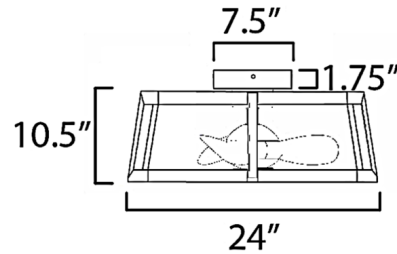

CLICK TO VIEW PRODUCT

Notes: