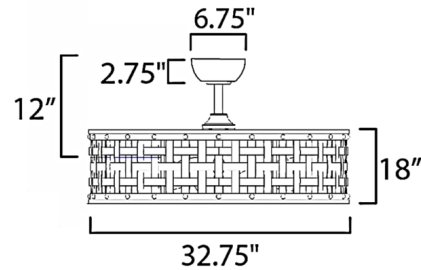

Description

The Portcullis FanDelight DC fan with light is framed within a woven metal grate pattern in a rich Bronze Gilt finish with an interior gold finish. Candelabra bulbs are shielded by a curved reflector in matching finish. Wi-fi enabled and includes a 6-speed battery operated wall remote control which magnetically connects to wall plate to control dimming and color temperature tuning. TRIAC dimming.

Shown in bronze gilt / gold

Specifications

BLADE COLOR	Gold
BODY FINISH	Bronze Gilt
WATTAGE	24W
DIMMER	Included
DIMENSIONS	32.75"W x 18"H
BULB INCLUDED	6 x B10/Candelabra (E12)/4W/120V LED

Technical Information