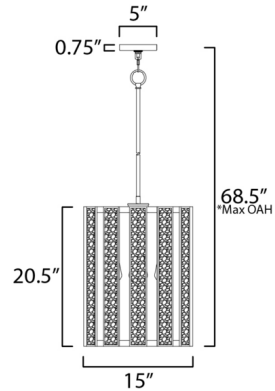

Lightology

lightology.com
866-954-4489
05-28-26

Project: _____

Company: _____

Location: _____ Fixture Type: _____

SPEC #: **MAX1271620**

Approved On: _____ Approved By: _____

Miramar Pendant By Maxim Lighting

Description

Classic in form and evoking the sea, laminae of Capiz shell are framed in paneled drum shapes in the Miramar Pendant. The Natural Aged Brass finish refines the coastal elements and complements the warm glow from behind the translucent panels. The pendant offers a sophisticated approach at coastal design.

Shown in aged brass / capiz

*max overall height

Specifications

COLOR	Capiz
BODY FINISH	Aged Brass
WATTAGE	180W
DIMMER	Standard 120V
DIMENSIONS	15"W x 20.5"H
BULB NOT INCLUDED	3 x T10/Medium (E26)/60W/120V Incandescent
OTHER BULB OPTIONS	3 x T10/Medium (E26)/120V LED 3 x Edison Tube/Medium (E26)/120V Incandescent 3 x Edison Tube/Medium (E26)/120V LED