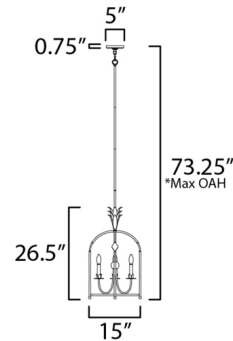

Lightology

lightology.com
866-954-4489
05-26-26

Project: _____

Company: _____

Location: _____ Fixture Type: _____

SPEC #: **MAX1271621**

Approved On: _____ Approved By: _____

Paloma Foyer Pendant By Maxim Lighting

Description

Effortlessly elegant, the biophilic details that adorn the classic Paloma Pendant transports you to an oasis indoors. The design, whether brilliantly gilt in Gold Leaf or hand painted in a dramatically textural Anthracite finish, exudes a timeless quality that is sure to please. The graceful form of these fixtures is constructed of slender metal tubes that sprout from a spherical collector at the center and Off-White metal candle covers that are designed to last.

Shown in anthracite

*max overall height

Specifications

COLOR	N/A
BODY FINISH	Anthracite
WATTAGE	180W
DIMMER	Standard 120V
DIMENSIONS	15"W x 26.5"H
BULB NOT INCLUDED	3 x B10/Candelabra (E12)/60W/120V LED
OTHER BULB OPTIONS	3 x B10/Candelabra (E12)/120V LED