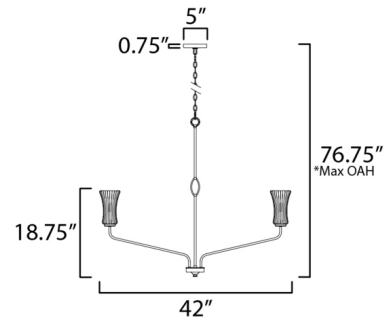

### Description

Incorporating classical elements throughout, the Camelot Chandelier delivers a refreshingly transitional design aesthetic. An open wrought-iron break at the chandelier's stem supports upward curving round tubes that terminate at Clear Ribbed glass shades. Finished in a Natural Aged Brass finish, the chandelier complements a variety of design aesthetics.

Shown in natural aged brass / clear ribbed

\*max overall height

### Specifications

COLOR . . . . . Clear Ribbed  
BODY FINISH . . . . . Natural Aged Brass  
WATTAGE . . . . . 480W  
DIMMER . . . . . Standard 120V  
DIMENSIONS . . . . . 42"W x 18.75"H  
BULB NOT INCLUDED . . . . . 8 x B10/Candelabra (E12)/60W/120V Incandescent  
OTHER BULB OPTIONS . . . . . 8 x B10/Candelabra (E12)/120V LED