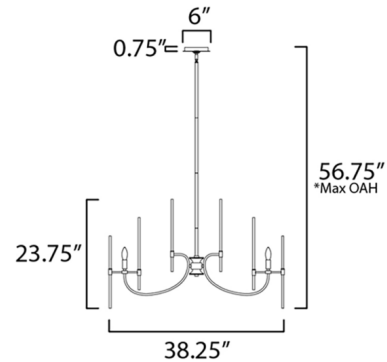

Description

The composition of Clear glass rods are elegantly supported by thin radial arms of staggered lengths to create an iridescent motif that is truly Divine in the Divine Chandelier. The simplicity of design delivers a crisp lighting fixture that works in a multitude of interior aesthetics from contemporary to traditional.

Shown in heritage brass / clear

*max overall height

Specifications

COLOR	Clear
BODY FINISH	Heritage Brass
WATTAGE	480W
DIMMER	Standard 120V
DIMENSIONS	38.25"W x 23.75"H
BULB NOT INCLUDED	8 x B10/Candelabra (E12)/60W/120V Incandescent
OTHER BULB OPTIONS	8 x B10/Candelabra (E12)/120V LED