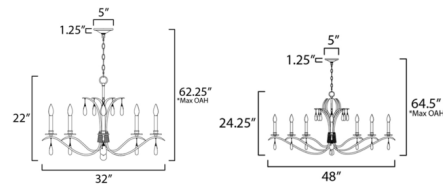

Description

Eliciting a vision of natural beauty, the Eden Chandelier is abundant with hand-crafted details from fabrication to finish. Bunched at the center of the chandelier, a collector features hand-wound wiring that groups a set of gracefully swooping arms that extend outward and branch upward in biophilic form. This coiling detail also suspends crystal adornments from the chandelier frame. Finished in an antiqued Charcoal Gold Leaf, the collection infuses rustic charm and refined simplicity.

Shown in gold leaf / crystal

*max overall height

*max overall height

Specifications

COLOR Crystal
BODY FINISH Gold Leaf
WATTAGE 300W
DIMMER Standard 120V
DIMENSIONS 32"W x 22"H
BULB NOT INCLUDED 5 x B10/Candelabra (E12)/60W/120V Incandescent
OTHER BULB OPTIONS 5 x B10/Candelabra (E12)/120V LED