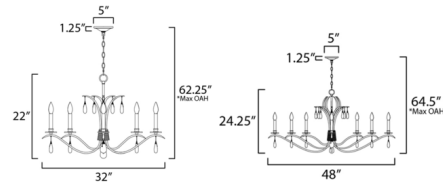

Description

Eliciting a vision of natural beauty, the Eden Chandelier is abundant with hand-crafted details from fabrication to finish. Bunched at the center of the chandelier, a collector features hand-wound wiring that groups a set of gracefully swooping arms that extend outward and branch upward in biophilic form. This coiling detail also suspends crystal adornments from the chandelier frame. Finished in an antiqued Charcoal Gold Leaf, the collection infuses rustic charm and refined simplicity.

Shown in gold leaf / crystal

*max overall height

*max overall height

Specifications

COLOR	Crystal
BODY FINISH	Gold Leaf
WATTAGE	300W
DIMMER	Standard 120V
DIMENSIONS	32"W x 22"H
BULB NOT INCLUDED	5 x B10/Candelabra (E12)/60W/120V Incandescent
OTHER BULB OPTIONS	5 x B10/Candelabra (E12)/120V LED