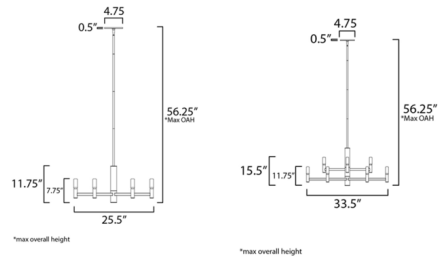

### Specifications

COLOR	N/A
BODY FINISH	Black
WATTAGE	54W
DIMMER	Standard 120V
DIMENSIONS	25.5"W x 11.75"H
BULB NOT INCLUDED	6 x T8/Candelabra (E12)/9W/120V LED
OTHER BULB OPTIONS	6 x T8/Candelabra (E12)/120V LED
COUNTRY OF ORIGIN	China

### Technical Information

PRODUCT DIMENSIONS . . . . . Maximum Overall Height: 60"

Shown in black

CLICK TO VIEW PRODUCT

Notes: