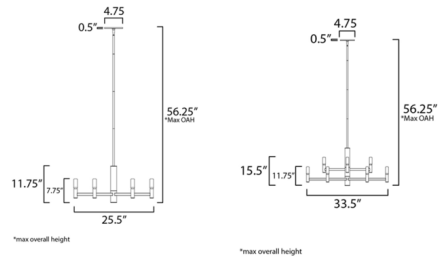

Specifications

COLOR	N/A
BODY FINISH	Black
WATTAGE	54W
DIMMER	Standard 120V
DIMENSIONS	25.5"W x 11.75"H
BULB NOT INCLUDED	6 x T8/Candelabra (E12)/9W/120V LED
OTHER BULB OPTIONS	6 x T8/Candelabra (E12)/120V LED
COUNTRY OF ORIGIN	China

Technical Information

PRODUCT DIMENSIONS Maximum Overall Height: 60"

Shown in black

CLICK TO VIEW PRODUCT

Notes: