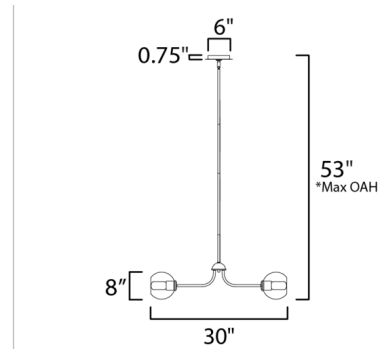

### Specifications

COLOR	Clear
BODY FINISH	Black
WATTAGE	300W
DIMMER	Standard 120V
DIMENSIONS	30"W x 8"H
BULB NOT INCLUDED	5 x T8/Medium (E26)/60W/120V Incandescent
OTHER BULB OPTIONS	5 x Edison Tube/Medium (E26)/120V Incandescent 5 x Edison Tube/Medium (E26)/120V LED 5 x T8/Medium (E26)/120V LED

Shown in black / clear

\*max overall height

CLICK TO VIEW PRODUCT

Notes: