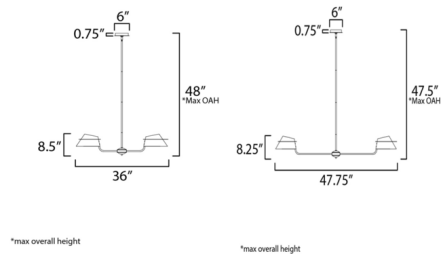

Shown in natural aged brass / light grey

Specifications

COLOR Light Grey
BODY FINISH Natural Aged Brass
WATTAGE 480W
DIMMER Standard 120V
DIMENSIONS 47.75"W x 8.25"H
BULB NOT INCLUDED 8 x A19/Medium (E26)/60W/120V Incandescent
OTHER BULB OPTIONS 5 x A19/Medium (E26)/120V LED