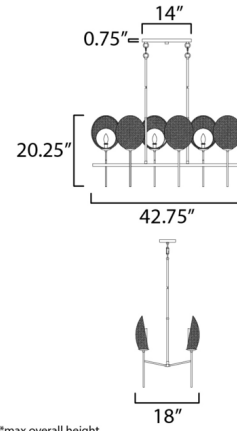

CLICK TO VIEW PRODUCT

Notes: