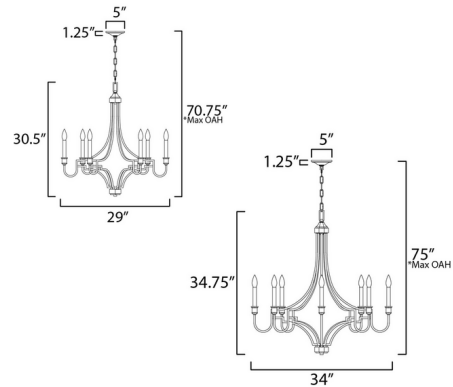

Shown in gold leaf

CLICK TO VIEW PRODUCT

Notes: