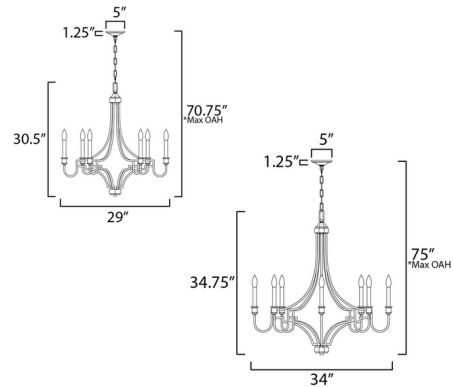

Shown in gold leaf

Specifications

COLOR	N/A
BODY FINISH	Gold Leaf
WATTAGE	360W
DIMMER	Standard 120V
DIMENSIONS	29"W x 30.5"H
BULB NOT INCLUDED	6 x B10/Candelabra (E12)/60W/120V Incandescent
OTHER BULB OPTIONS	6 x B10/Candelabra (E12)/120V LED