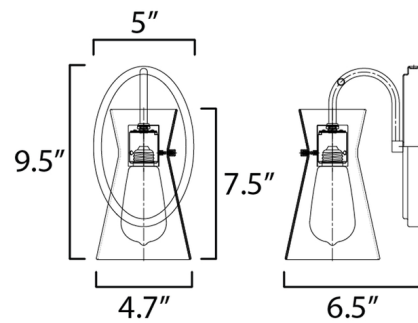

### Specifications

COLOR	Clear
BODY FINISH	Black
WATTAGE	60W
DIMMER	Standard 120V
DIMENSIONS	4.7"W x 9.5"H x 6.5"D
BULB NOT INCLUDED	1 x A19/Medium (E26)/60W/120V Incandescent
OTHER BULB OPTIONS	1 x A19/Medium (E26)/120V LED

### Technical Information

PRODUCT DIMENSIONS	Backplate: 5"W x 8"H
--------------------	----------------------

CLICK TO VIEW PRODUCT

Notes: