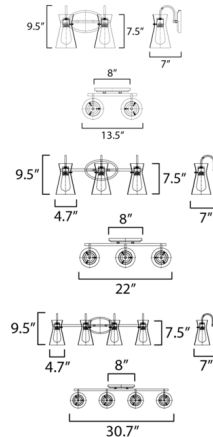

### Description

Suspended by three pin connections, the sharp silhouette of Ava Bathroom Vanity Light's angular glass provides a designer look to enhance your bathroom design. Using Clear glass and a variety of complementary metal finishes allowing it to pair well with most interior color palettes.

### Specifications

COLOR . . . . . Clear  
 BODY FINISH . . . . . Natural Aged Brass  
 WATTAGE . . . . . 120W  
 DIMMER . . . . . Standard 120V  
 DIMENSIONS . . . . . 13.5"W x 9.5"H x 7"D  
 BULB NOT INCLUDED . . . . . 2 x A19/Medium (E26)/60W/120V Incandescent  
 OTHER BULB OPTIONS . . . . . 2 x A19/Medium (E26)/120V LED

### Technical Information

PRODUCT DIMENSIONS . . . . . Backplate: 5"W x 8"H

CLICK TO VIEW PRODUCT

Notes: