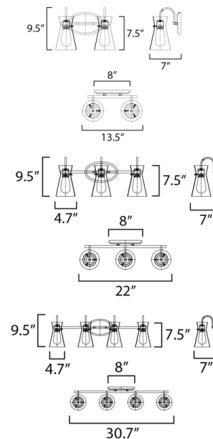

### Description

Suspended by three pin connections, the sharp silhouette of Ava Bathroom Vanity Light's angular glass provides a designer look to enhance your bathroom design. Using Clear glass and a variety of complementary metal finishes allowing it to pair well with most interior color palettes.

### Specifications

COLOR	Clear
BODY FINISH	Natural Aged Brass
WATTAGE	120W
DIMMER	Standard 120V
DIMENSIONS	13.5"W x 9.5"H x 7"D
BULB NOT INCLUDED	2 x A19/Medium (E26)/60W/120V Incandescent
OTHER BULB OPTIONS	2 x A19/Medium (E26)/120V LED

### Technical Information

PRODUCT DIMENSIONS	Backplate: 5"W x 8"H
--------------------	----------------------

CLICK TO VIEW PRODUCT

Notes: