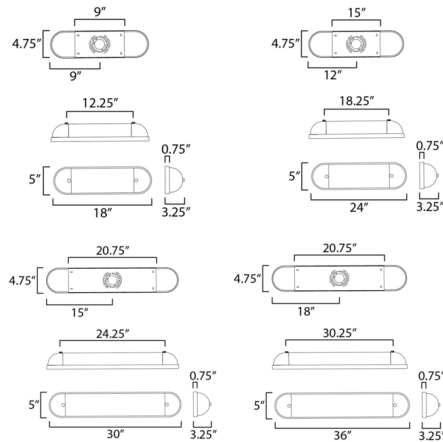

Shown in aged brass / black / satin white