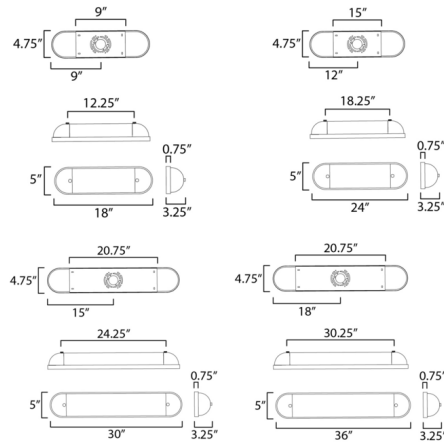

Description

A convex curved glass is encapsulated at both ends to create an overall oval form in the Capsule Bathroom Vanity Light. These wall sconce adds sophistication to hallways and above bath vanities. The integrated LED technology within the glass features an easily accessible, yet discreet color selectable switch for 5 color temperatures from a warm 2700k to neutrals 3000-3500-4000K and a daylight white 5000k.

Shown in aged brass / black / satin white

Specifications

COLOR Satin White
 BODY FINISH Aged Brass / Black
 WATTAGE 11W
 DIMMER Low Voltage Electronic
 DIMENSIONS 18"W x 5"H x 3.25"D
 INTEGRATED LED MODULE 1 x LED/11W/120V LED

Technical Information

LAMP LIFE 35000 hours
 COLOR RENDERING 90 CRI
 LAMP COLOR CCT Select
 LUMENS/WATT 45.45
 LUMINOUS FLUX 500 lumens

CLICK TO VIEW PRODUCT

Notes: