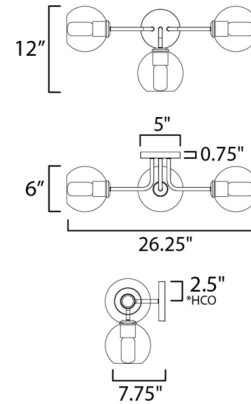

### Description

Clear glass globes on a finished frame create a transitional design that is sure to please in the Knox Bathroom Vanity Light. The sloping arms level out to create a simple Mid Century Modern configuration. Can be mounted up or down.

### Specifications

COLOR	Clear
BODY FINISH	Natural Aged Brass
WATTAGE	180W
DIMMER	Standard 120V
DIMENSIONS	26.25"W x 12"H x 7.75"D
BULB NOT INCLUDED	3 x T8/Medium (E26)/60W/120V Incandescent
OTHER BULB OPTIONS	3 x T8/Medium (E26)/120V LED 3 x Edison Tube/Medium (E26)/120V Incandescent 3 x Edison Tube/Medium (E26)/120V LED

Shown in natural aged brass / clear

\*height from center of outlet to the top of the fixture

CLICK TO VIEW PRODUCT

Notes: