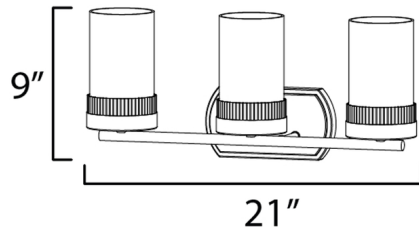

CLICK TO VIEW PRODUCT

Notes: