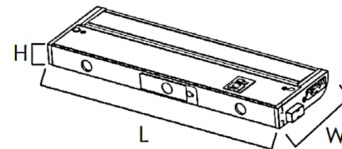

Specifications

COLOR	N/A
BODY FINISH	Satin Nickel / Black
WATTAGE	3W
DIMMER	Low Voltage Electronic
DIMENSIONS	6"L x 3.5"W x 1"H
INTEGRATED LED MODULE	1 x LED/3W/120V LED

Technical Information

LAMP LIFE	35000 hours
COLOR RENDERING	90 CRI
LAMP COLOR	CCT Select
LUMENS/WATT	66.00
LUMINOUS FLUX	198 lumens

Shown in satin nickel / black

MODEL DIMENSION

89862	6"L x 3.5" W x 1"H
89863	12"L x 3.5" W x 1"H
89864	18"L x 3.5" W x 1"H
89865	24"L x 3.5" W x 1"H
89866	30"L x 3.5" W x 1"H
89867	36"L x 3.5" W x 1"H

CLICK TO VIEW PRODUCT