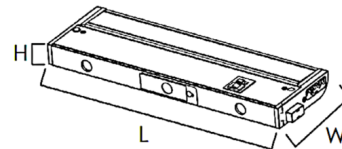

Specifications

| | |
|-----------------------|------------------------|
| COLOR | N/A |
| BODY FINISH | Satin Nickel / Black |
| WATTAGE | 3W |
| DIMMER | Low Voltage Electronic |
| DIMENSIONS | 6"L x 3.5"W x 1"H |
| INTEGRATED LED MODULE | 1 x LED/3W/120V LED |

Shown in satin nickel / black

MODEL DIMENSION

| | |
|-------|---------------------|
| 89862 | 6"L x 3.5" W x 1"H |
| 89863 | 12"L x 3.5" W x 1"H |
| 89864 | 18"L x 3.5" W x 1"H |
| 89865 | 24"L x 3.5" W x 1"H |
| 89866 | 30"L x 3.5" W x 1"H |
| 89867 | 36"L x 3.5" W x 1"H |