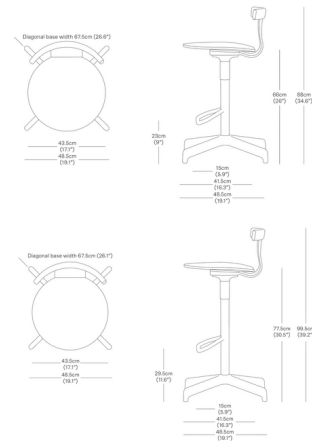

Lightology

lightology.com
866-954-4489
04-12-26

Project: _____

Company: _____

Location: _____ Fixture Type: _____

SPEC #: **RSL1272018**

Approved On: _____ Approved By: _____

Jiro Swivel Stool By Resident Lighting

Description

The Jiro Swivel Stool is an elegant yet simplistic addition to a modern dining room or public space. This balanced piece combines a formed oak veneer seat and back with slim with an aluminum swivel base for a lightweight, open aesthetic. The base's 360-degree return swivel function ensures the seat returns to a forward facing position, making it perfect for bar seating in hospitality environments.

Shown in black / black oak

Specifications

COLOR	Black Oak
BODY FINISH	Black
WATTAGE	N/A
DIMMER	N/A
DIMENSIONS	19.1"W x 34.6"H x 19.1"D
BULB	N/A

CLICK TO VIEW PRODUCT

Notes: