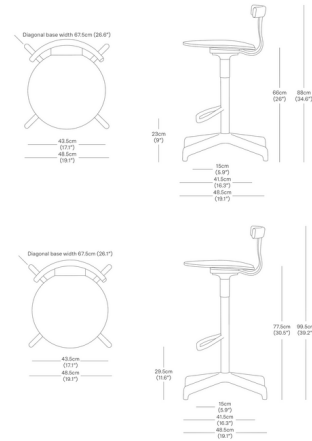

## Jiro Swivel Stool By Resident Lighting

### Description

The Jiro Swivel Stool is an elegant yet simplistic addition to a modern dining room or public space. This balanced piece combines a formed oak veneer seat and back with slim with an aluminum swivel base for a lightweight, open aesthetic. The base's 360-degree return swivel function ensures the seat returns to a forward facing position, making it perfect for bar seating in hospitality environments.

### Specifications

COLOR	Black Oak
BODY FINISH	Black
WATTAGE	N/A
DIMMER	N/A
DIMENSIONS	19.1"W x 34.6"H x 19.1"D
BULB	N/A

CLICK TO VIEW PRODUCT

Notes: